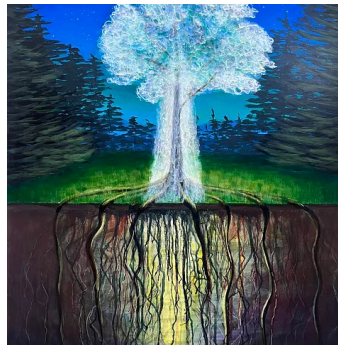

LIGHT TREE

20 x 16 in
2023

Acrylic on cradle panel

$1376