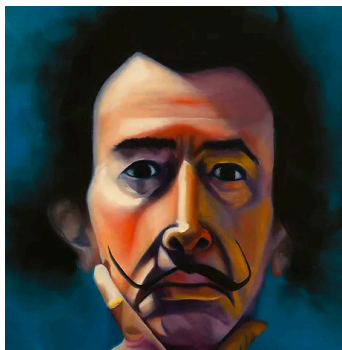

Paintings Over \$2000

TALKING TO AN ANGEL

21 x 28 in
2024

Oil and collage on paper

\$2118

UP ON THE ROOF

29 x 22 in
2024

Oil and collage on paper

\$2290

SOMEWHERE IN THE WOODS

28 x 20.75 in
2024

Acrylic and collage on paper

\$2095

DALI

28 x 22 in
2023

Oil on canvas

\$2156

GUARDIAN OF THE GROVE

37.5 x 19.5 in (framed size)
2024

Oil On Canvas
Custom framed

\$2400

DOWNTOWN BUDA TX 1881

19 x 35 in (framed size)
2022

Oil on paper
Custom framed