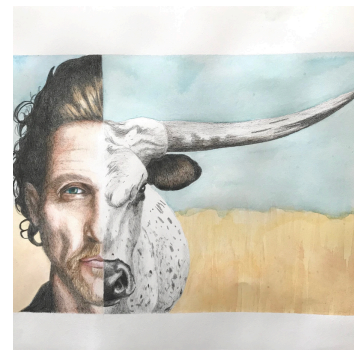

Oil and gold leaf on
paper, mounted on
cradleboard, framed in
black floater frame

\$539

MIMES SET

4 paintings
each 6 x 6 in
2023

acrylic on black
watercolor paper
mounted in a
cradleboard

\$508

RED FOX

14 x 11 in
2023

Oil on canvas

\$539

WHITE HARE

14 x 11 in
2023

Oil on canvas

\$539

AUSTIN ICONS

7.5 x 12.25 in
2022