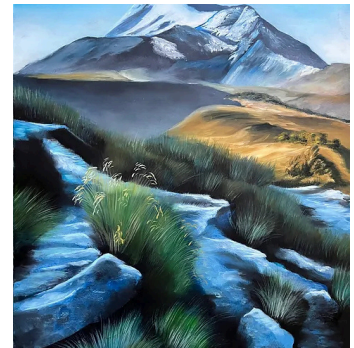

BLUE LANDSCAPE

20 x 16 in
2023

Oil on cradle panel

$1320