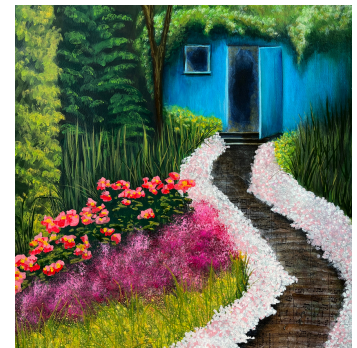

**SOMEWHERE IN
THE WOODS**